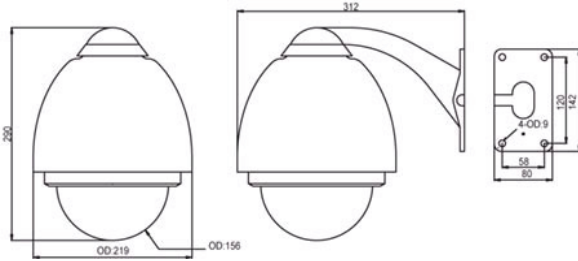

# CD55DN

Day Night PTZ Camera  
18x Zoom  
360 Endless Pan

Model	CD55DN
<b>TV Type</b>	<b>NTSC</b>
Image Sensor	1/4" Sony Hi-Res Super HAD CCD
Effective Pixels	768(H) x 494(V)
Horizontal Resolution	480 TV Lines
Minimum Illumination	0.7 Lux
S/N Ratio	More than 48 dB
Electronic Auto Iris	1/3 ~ 1/10,000 Sec
Focus	Auto / Manual
Focal Length	f=4.1 ~ 73.8mm 18X
Iris	Auto / Manual
Angle	Pan: 360° Continuously / Tilt: 90° (180° Overturn)
Speed	Pan: 300°/Sec / Tilt: 120°/Sec
Preset	128 Presets
White Balance	Auto / Manual
Gain	Auto / Manual
AE Control	Auto / Manual
Video Output	1.0 Vp-p / 75 Ohms
Power Requirements	24V AC ±1.50
Power Consumption	20VA
Baud Rate	2400/4800/9600/19200 bps
Communication	Multiprotocol, RS485
Additional Feature	<b>Pan &amp; Tilt /18X Optical Zoom Day &amp; Night Function</b>