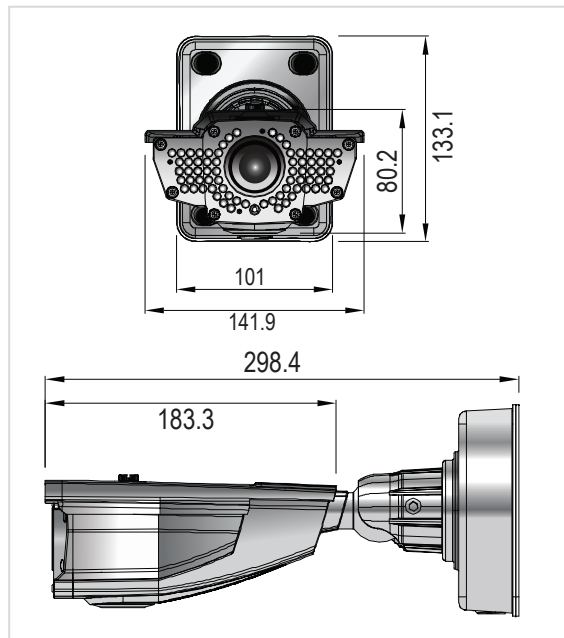

70-L955 / 70-M955

Dimensions

Features

- License Plate Capture Camera
- Aurora 2B DSP
 - WDR(Low frame WDR)
 - 700 TV-Line : Color, 750 TV-Line : B/W
 - DIS, 3D-DNR, Sense-up(x256)
 - OSD, LSD, HLC, Motion Detection, Privacy Zone
- 70M(230ft) range with Dynamic 70pcs of IR LEDs
- IR LED output level controllable via OSD
- Waterproof(IP67)
- True Day&Night (ICR)
- 5mm~50mm(BAR70-L955)
- 3.5mm~16mm(BAR70-M955)
- Fan & Heater Built-in
- External adjustment for Varifocal Lens
- Multi-language Full OSD support
- 2nd Video connector for Installation
- DC12V/AC24V Dual Voltage